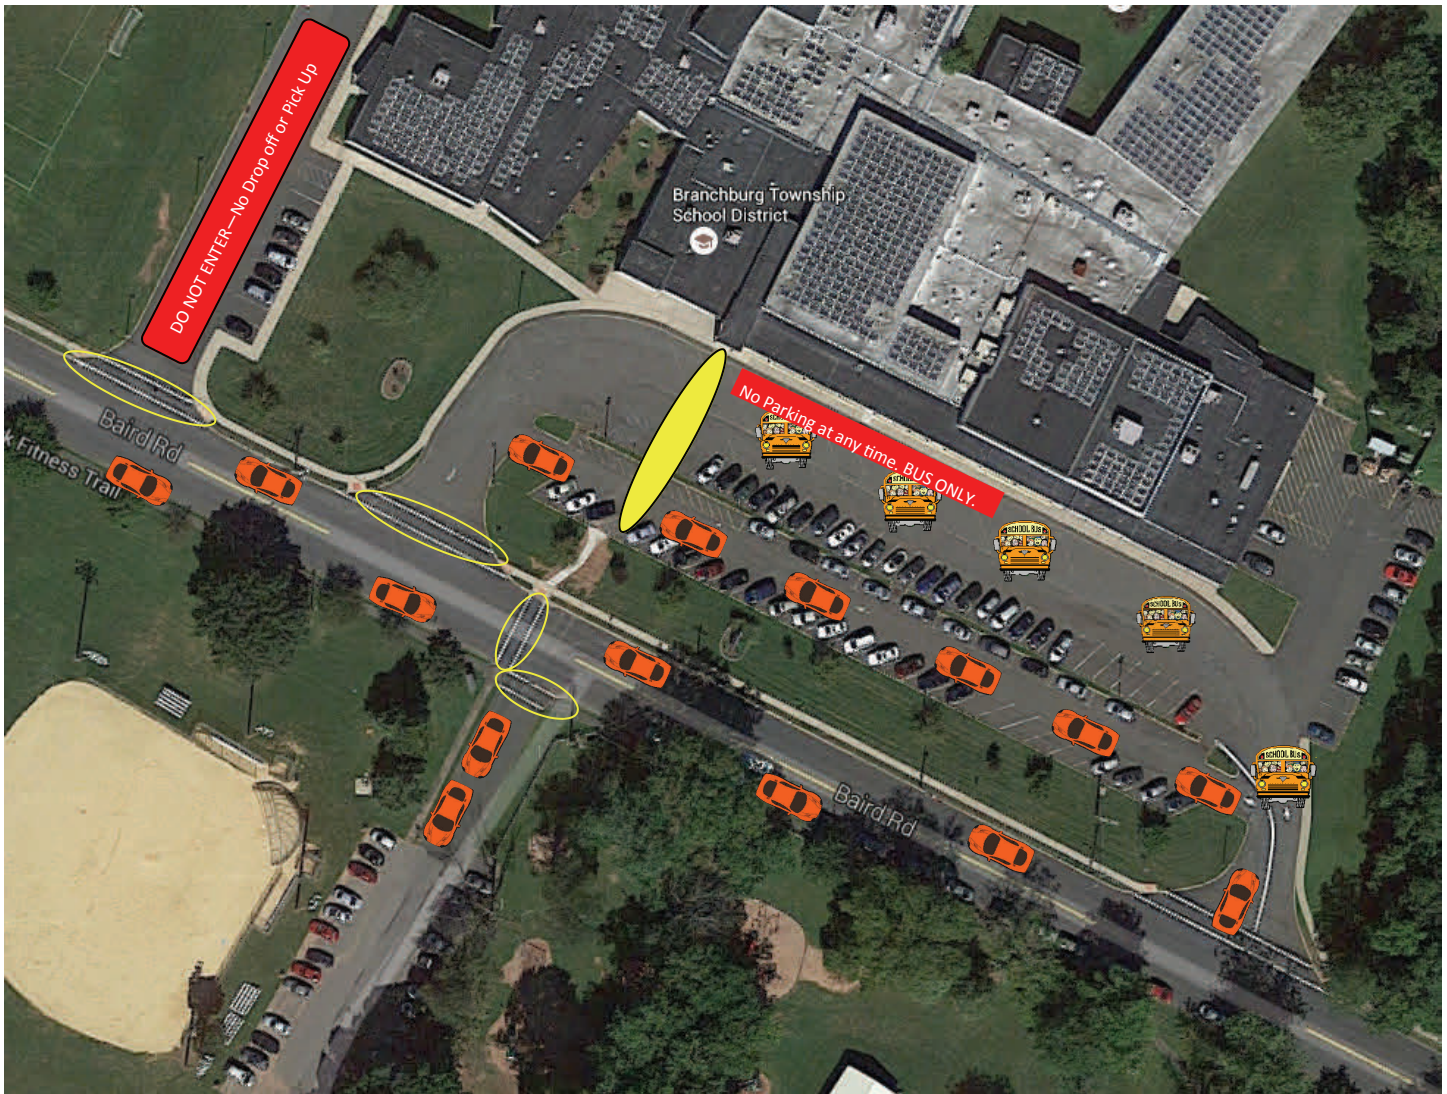

STUDENT DROP OFF (7:45am—8:05am) and PICK UP (2:45-3:15 AND 4:25pm—4:50pm)

For the safety of our community members and children, we ask that the crosswalk and sidewalk be used at all times when entering and exiting the building. Students should not be crossing in the middle of the school parking lot before or after school.

Bus Only Area

No cars allowed in this area. Please do not walk between the buses or parked cars during arrival and dismissal times.

Car Drop Off/Pick Up

Drop off and Pick Up Zone Drop off and pick up zones is to be used at the times stated above. **NO CARS ALLOWED IN BUS LANE FOR AFTER SCHOOL PICK UP OR AFTER SCHOOL ACTIVITY PICK UP.**

The NO Zone

There is no drop off or pick on the side of the building where staff parks or in the front of the building where busses pull in.

Please drive slowly in the parking lot and yield to pedestrians. We have no children or staff to spare.